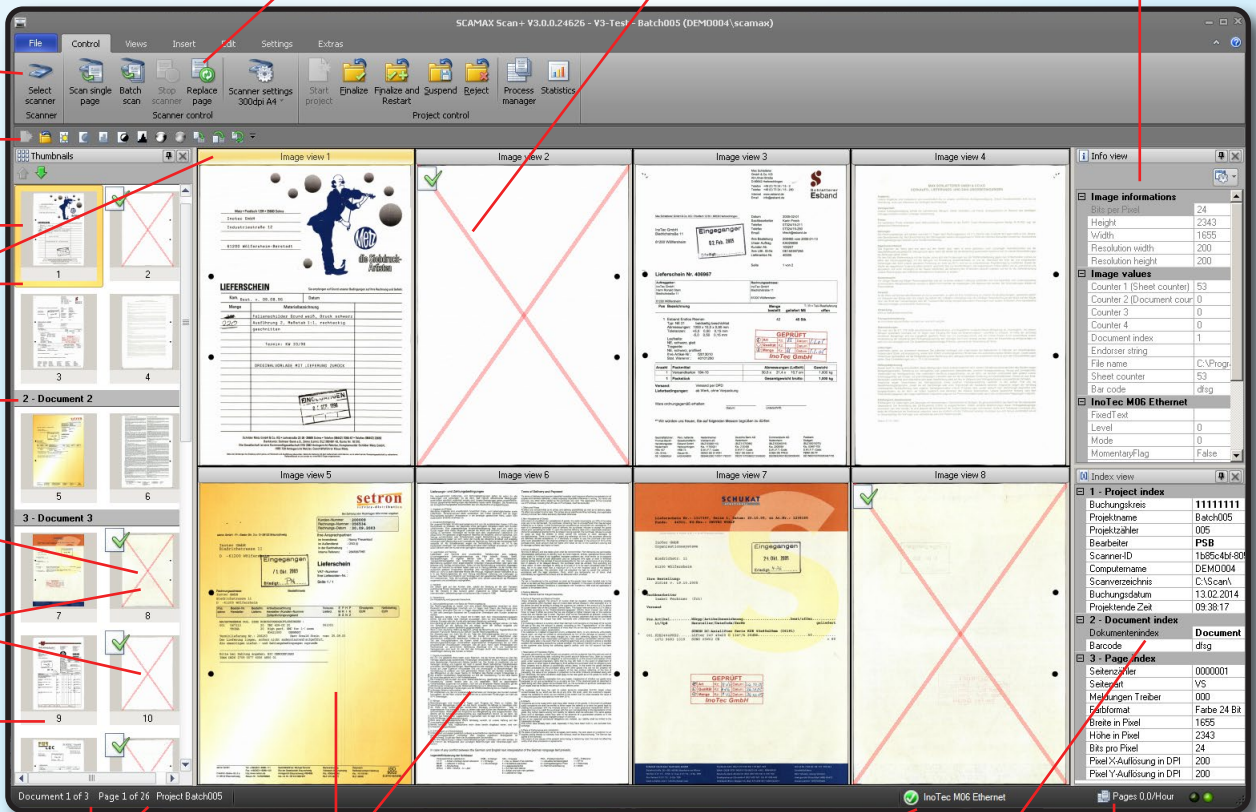

SCAMAX[®] scan+

Version 3

Easy understandable icons

Deletion marker

Info view

Tool bar

Shortcut bar

Thumbnail view

Shows marked pages

Document separation

Blank page detection

Deletion marker

Page counter

Document and page counter

Image View

Scanner status

Index view

Throughput view

Scan client for SCAMAX[®] document scanner

SCAMAX[®] scan

Free basic scan client for SCAMAX[®] document scanner.

SCAMAX[®] scan+

Advanced scan client with image processing and extended functions. Fee required license, free evaluation version available for 30 days.

Features:

	SCAMAX [®] scan	SCAMAX [®] scan+
Batch scan	●	●
Single scan	●	●
Dual- / Multi-Stream	●	●
Configurable project templates	up to 2	unlimited
Im-/Export manager for templates	●	●
Supports hotkeys	●	●
Thumbnail view / Tree view	●	●
Shows up to ... pages on the screen	2	8
Free updates ⁽¹⁾	●	●
Process manager for the export	●	●
Document separation via patch-/barcode and counter	●	●
Document separation via OCR, blank page or manually	●	●
Character recognition OCR	●	●
Blank page detection	●	●
Deletion marker	●	●